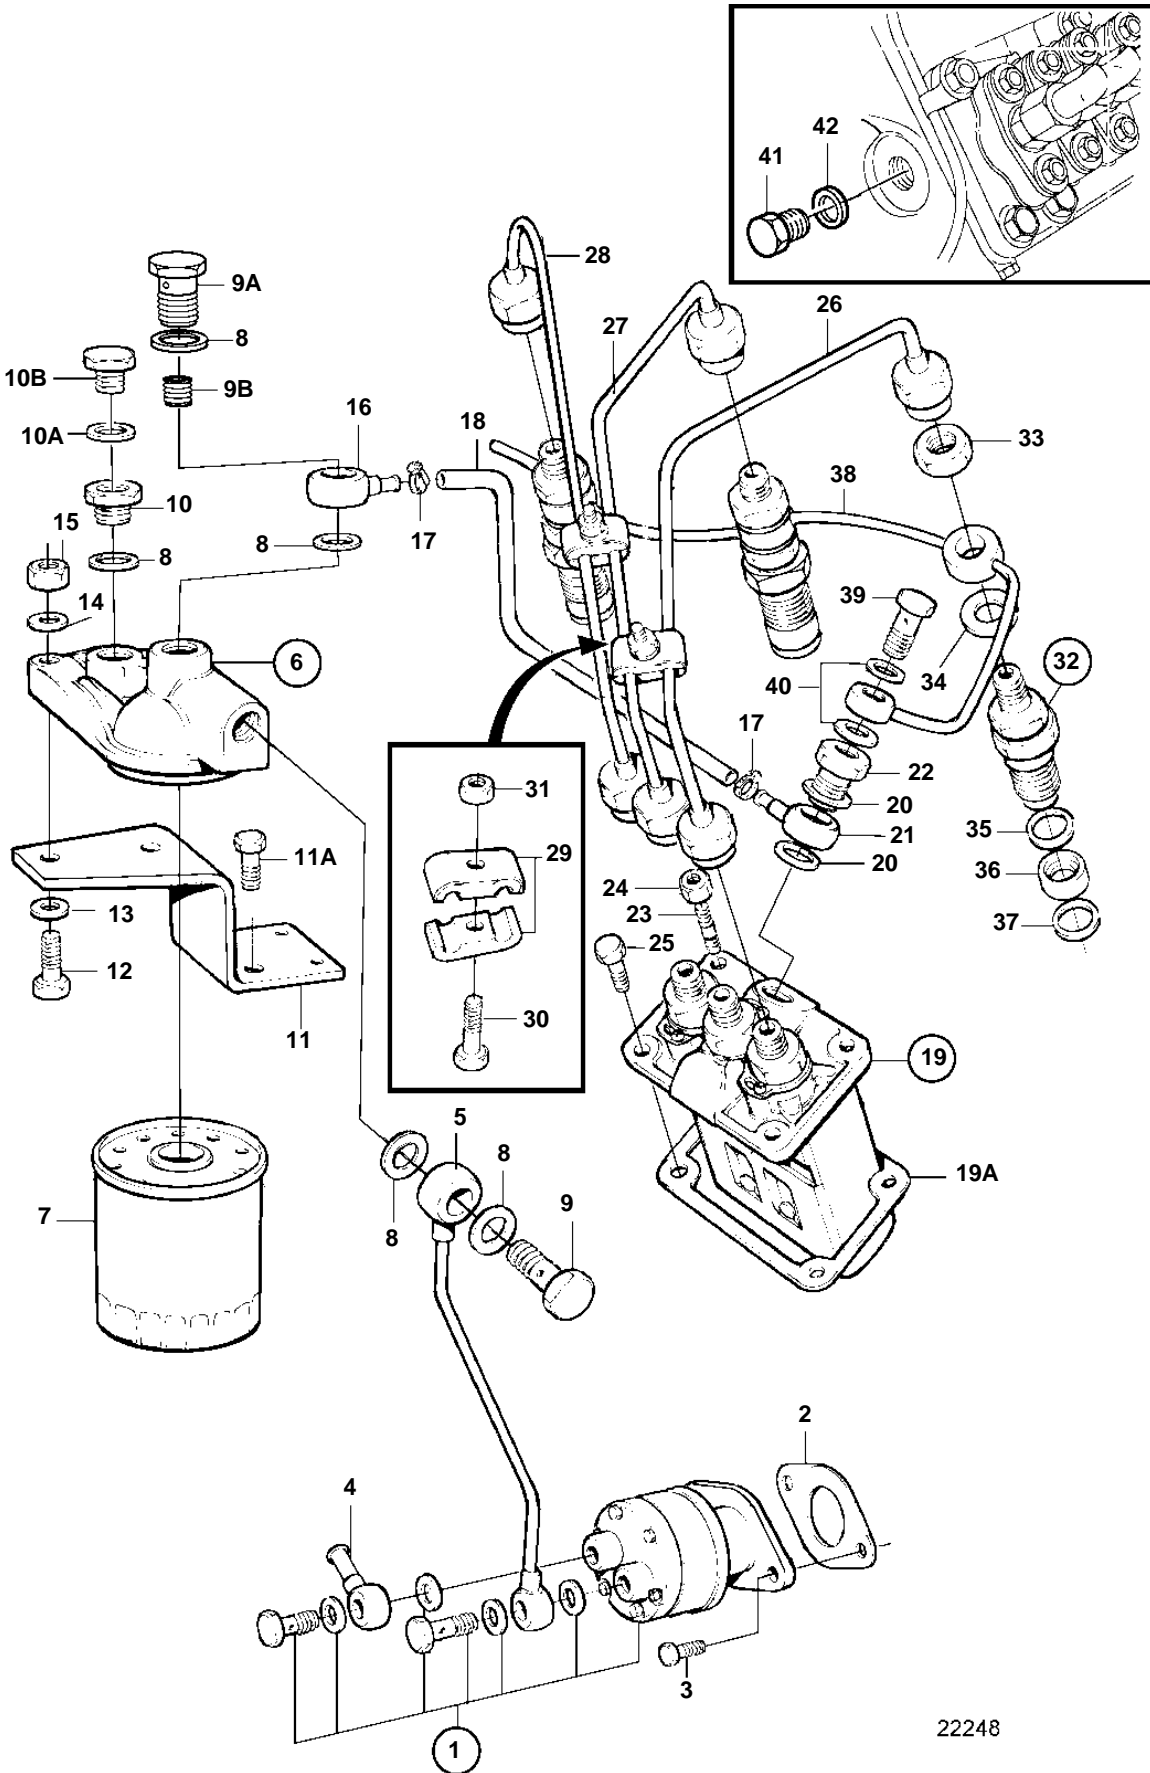

MD2020C, MD2020D

MD2020C, MD2020D

REF	PART NO.	QTY	DESCRIPTION	SEE SEC.	NOTES
1	3580100	1	Feed pump	171	
2	3580111	1	Gasket		
3	3580269	2	Screw		
4	3580107	1	Banjo nipple		
5	3580268	1	Tube		
6	3580095	1	Fuel filter		
7	861477	1	· Filter insert		(3580096)
8	969011	5	· Gasket		
9	3580098	1	· Hollow screw		
9A	807058	1	· Hollow screw		
9B	807059	1	· Nozzle		
10	837322	1	· Nipple		
10A	11992	1	· Gasket		
10B	471177	1	· Screw		
11	3580102	1	Stay		
11A	3580104	2	Screw		
12	970949	2	Screw		(3580270)
13	3580015	2	Spring washer		
14	3580108	2	Washer		
15	971071	2	Nut		
16	3580101	1	Banjo nipple		
17	961663	2	Clamp		
18	3580105	1	Rubber hose		
19	3580263	1	Injection pump	183	
19A	3580264	1	Spacer, kit		
20		2	Gasket		Included in fuel injection pump.
21		1	Banjo nipple		Included in fuel injection pump.
22		1	Hollow screw		Included in fuel injection pump.
23		2	Stud		Included in cylinder block.
24	945407	2	Flange nut		
25	946934	2	Flange screw		(3580074)
26	3580080	1	Delivery pipe		CYL NO 1
27	3580081	1	Delivery pipe		CYL NO 2
28	3580266	1	Delivery pipe		CYL NO 3
29	3580082	4	Clamp		
30	947542	2	Screw		(3580083)
31	945407	2	Flange nut		
32	3580078	3	Injector		
	3803440	3	Injector, exch		Exchange unit
				179	
33	3580158	3	Nut		Included in complete fuel injector.
34	3580631	3	Sealing washer		Included in complete fuel injector.
35	3580077	3	Gasket		
36	3580076	3	Insert		
37	3580075	3	Gasket		
38	3580265	1	Return pipe		
39	3580094	1	Hollow screw		
40	11991	2	Seal		
41	3580091	1	Plug		
42	3580092	1	Gasket		